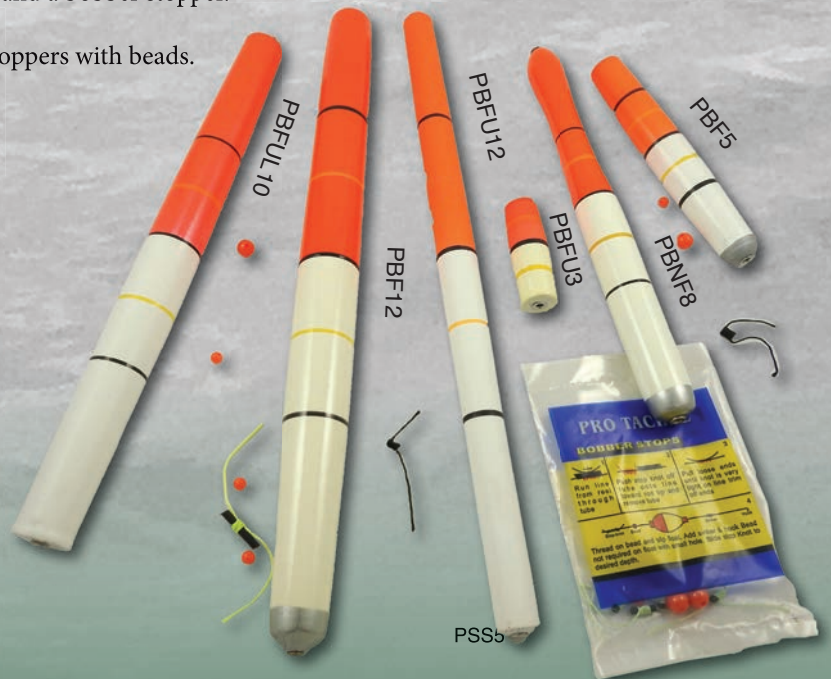

Also available is a replacement pack of five (5) bobber stoppers with beads.

Model #	Description
PBF5	5" CIGAR FLOAT 3/4" DIA. WEIGHTED
PBF7	7" CIGAR FLOAT 3/4" DIA. WEIGHTED
PBF9	9" CIGAR FLOAT 3/4" DIA. WEIGHTED
PBF11	11" CIGAR FLOAT 3/4" DIA. WEIGHTED
PBF13	13" CIGAR FLOAT 3/4" DIA. WEIGHTED
PBNF6	6" BOTTLE FLOAT 3/4" DIA. WEIGHTED
PBNF8	8" BOTTLE FLOAT 3/4" DIA. WEIGHTED
PBNF10	10" BOTTLE FLOAT 3/4" DIA. WEIGHTED
PBNF12	12" BOTTLE FLOAT 3/4" DIA. WEIGHTED
PBFL6	6" CIGAR FLOAT 1" DIA. WEIGHTED
PBFL8	8" CIGAR FLOAT 1" DIA. WEIGHTED
PBFL10	10" CIGAR FLOAT 1" DIA. WEIGHTED
PBFL12	12" CIGAR FLOAT 1" DIA. WEIGHTED
PBFU2	2" CIGAR FLOAT 3/4" UNWEIGHTED
PBFU3	3" CIGAR FLOAT 3/4" UNWEIGHTED
PBFU4	4" CIGAR FLOAT 3/4" DIA. UNWEIGHTED
PBFU6	6" CIGAR FLOAT 3/4" DIA. UNWEIGHTED
PBFU8	8" CIGAR FLOAT 3/4" DIA. UNWEIGHTED
PBFU10	10" CIGAR FLOAT 3/4" DIA. UNWEIGHTED
PBFU12	12" CIGAR FLOAT 3/4" DIA. UNWEIGHTED
PBFUL6	6" CIGAR FLOAT 1" DIA. UNWEIGHTED
PBFUL8	8" CIGAR FLOAT 1" DIA. UNWEIGHTED
PBFUL10	10" CIGAR FLOAT 1" DIA. UNWEIGHTED
PBFUL12	12" CIGAR FLOAT 1" DIA. UNWEIGHTED
PSS5	5 BOBBER STOPS