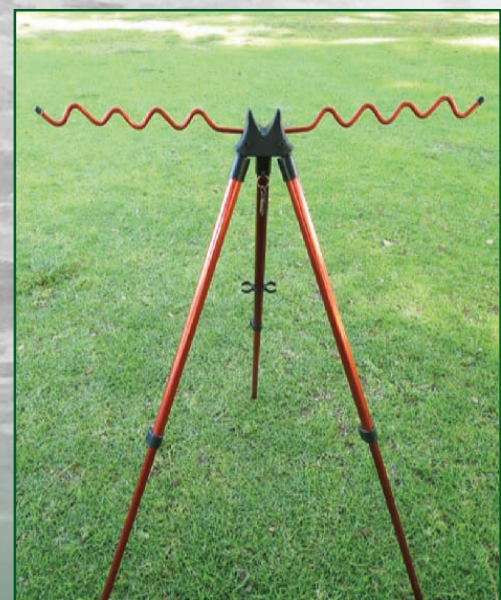

TRIPOD ROD HOLDER

Our Tripod Rod Holder (TRH8) is made of aluminum with telescopic legs which can be adjusted to uneven terrain and rock surface. It is strong, steady, light weight and rust proof. It can hold 8 rods. One or both sides of the rod holding section can be opened separately. A hook under the center of tripod is convenient for holding a bait bucket, clothes, ruck sack and etc. It can be used as a rod holder when fishing trout, catfishing or other species and a rod rack to hold spare rods not in use. Two colors to choose from.

THR8-R