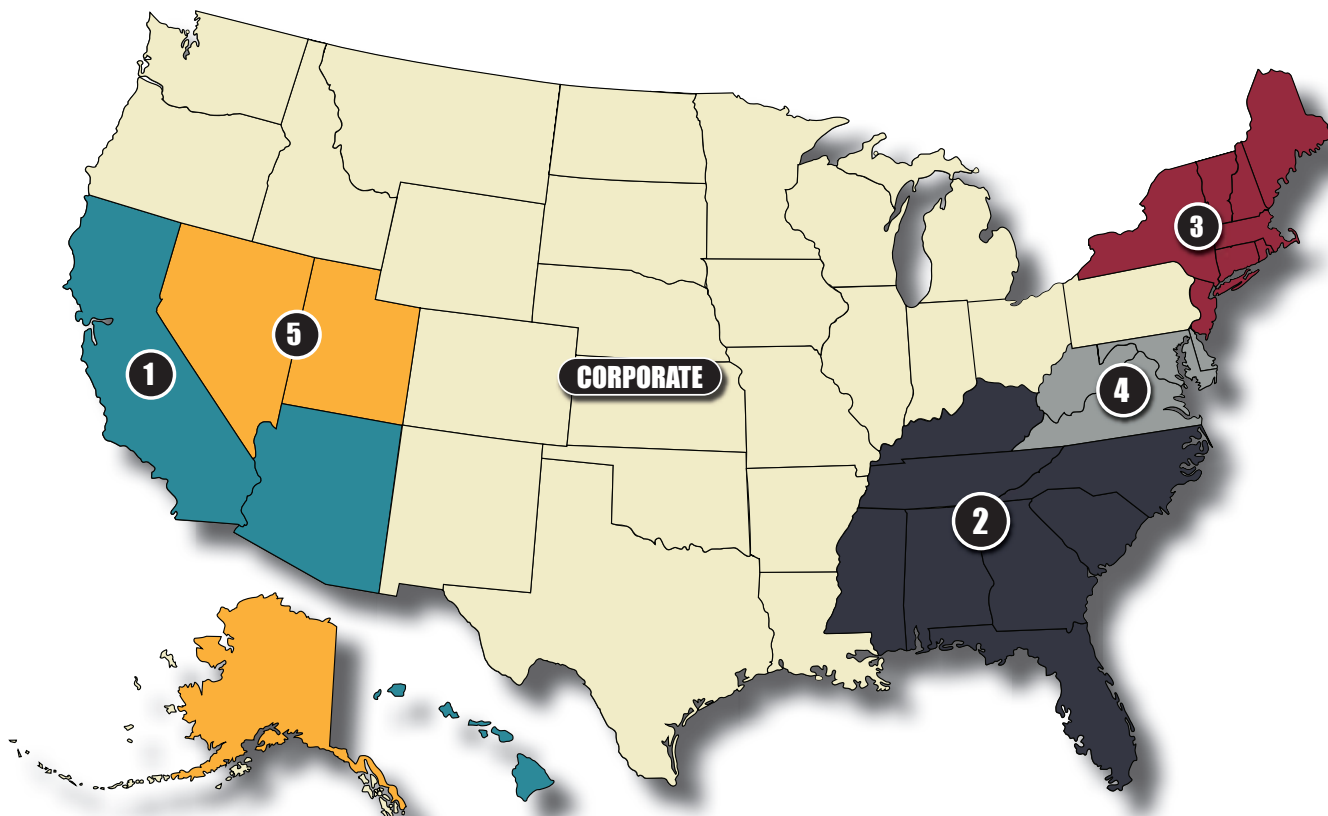

SALES REPRESENTATIVES

Please feel free to contact your local sales representative for more information on American Spirit products or visit our website

at www.americanpremiercorp.com

1. Western Outdoors Sports Marketing
Attn: Bob Kotula
26871 Ole Lane
Menifee, CA 92585
Tel: 714-743-8099
Email: bobwosports@gmail.com
CA, HI, AZ

2. Fish Hunt Essentials
Attn: Johnny Gay
85 Florida Blvd
Merritt Island, FL 32953
Tel: 321-537-3434
Email: johnny@fishhuntessentials.com
MS, AL, NC, SC, FL, TN, GA, KY

3. Scott Greenberg & Associates
Attn: Scott Greenberg
30 Hearthstone Dr.
Mechanicville, NY 12118
Tel: 845-750-2762
Email: scott.d.greenberg@aol.com
NY, NJ, ME, VT, NH, MA, RI, CT

4. Dave Palencar & Associates
Attn: Dave Palenca
5430 Corinth Dr.
Sykesville, MD 21784
Tel: 410-644-4855
Email: junebugtackleco@aol.com
MD, DE, D.C., VA, WV

5. Bryan Zetterquist & Associates
Attn: Bryan Zetterquist
1173 S. 250 W. #202-B
St. George, UT 84770
Tel: 801-979-7987
Email: bryz@hotmail.com
UT, AK, NV

$2.00

AMERICAN PREMIER CORPORATION

Home of the American Spirit tackle products
Headquarters for your OEM products
1531 S. Carlos Ave, Ontario, CA 91761 USA
Tel: (909) 923-7070 Fax: (909) 923-7171
email: mwu@americanpremiercorp.com

Designed By Washington Graphics
www.washington-graphics.net