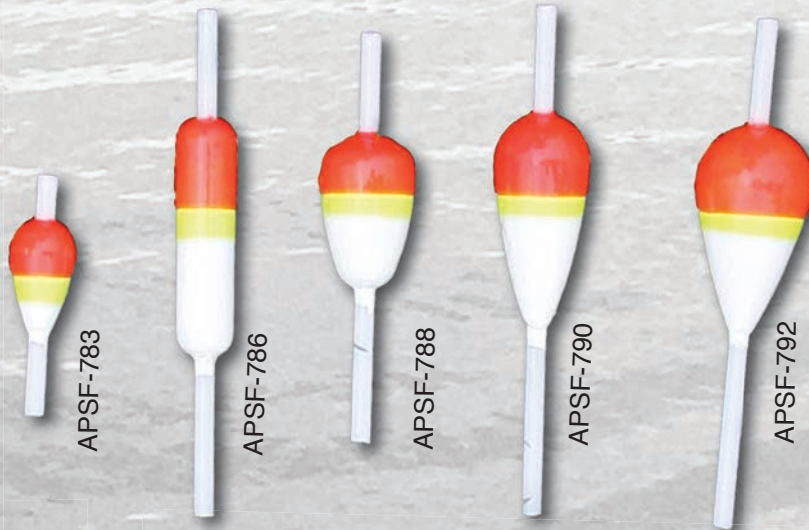

Experience The Spirit Of Fishing

PREMIUM HARD SHELL FOAM FLOATS

Inspired by our overall sales amount of various floats, we designed and introduced this economical series of Hard Shell Foam Floats to meet anglers' everyday fishing needs. Built in a similar style to our popular Zing floats, they are weighted inside the body to ensure maximum durability and balance in water. In comparison with the wooden floats, they are extremely buoyant. Ranging from 3" to 11" in size and coming with bobber stops, they work great for bigger species fish in both freshwater and saltwater. Two color schemes to choose from. Great value for the price.

Experience The Spirit Of Fishing

PREMIUM SPRING / SLIP FLOATS

American Spirit Premium Spring/Slip Floats serve as a good fish strike indicator. Whether fishing with bait or small jigs, these premium floats allow you to position your bait at the exact depth where fish are feeding. Then, with proper weights, you can easily balance the float so that each fish strike is extremely visible. This means you will not miss any fish bite, not even the slightest fish bite. They work great for smaller species like pan fish, crappie, blue-gill, trout and etc. They work as well for other species too. Extremely easy casting.