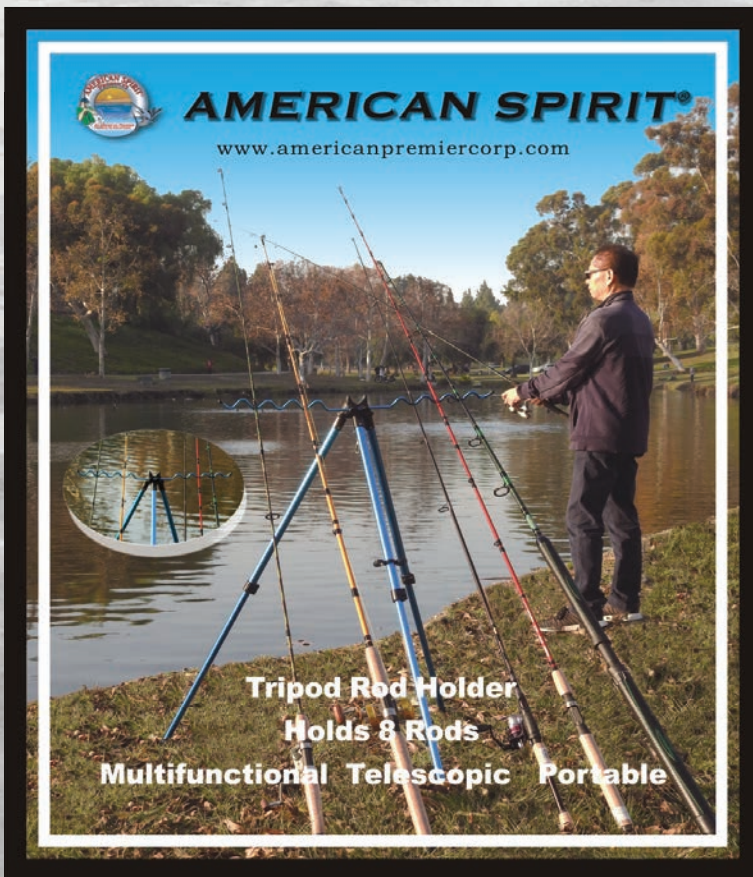

TRIPOD ROD HOLDER

Our Tripod Rod Holder (TRH8) is made of aluminum with telescopic legs which can be adjusted to uneven terrain and rock surface. It is strong, steady, light weight and rust proof. It can hold 8 rods. One or both sides of the rod holding section can be opened separately. A hook under the center of tripod is convenient for holding a bait bucket, clothes, ruck sack and etc. It can be used as a rod holder when fishing trout, catfishing or other species and a rod rack to hold spare rods not in use. Two colors to choose from.

THR8-R