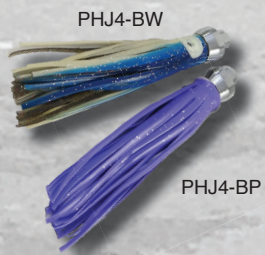

DDL3-S

DDL4-G

DDL2-B

DDL2-O

DDL3-P

DDL2-C

DDL1-R

Model#	Description
DDL4	1/4 OZ SPOON, SILVER, GOLD, PINK, BLUE, ORANGE, RED, CHARTREUSE
DDL3	1/3 OZ SPOON, SILVER, GOLD, PINK, BLUE, ORANGE, RED, CHARTREUSE
DDL2	1/2 OZ SPOON, SILVER, GOLD, PINK, BLUE, ORANGE, RED, CHARTREUSE
DDL1	1 OZ SPOON, SILVER, GOLD, PINK, BLUE, ORANGE, RED, CHARTREUSE

Experience The Spirit Of Fishing

SALTWATER JETHEADS, FEATHERS AND BULLETS

SJH9-BW

SJH9-JG

SJH9-ZU

PHJ4-BW

PHJ4-BP

CFJ6-ZU