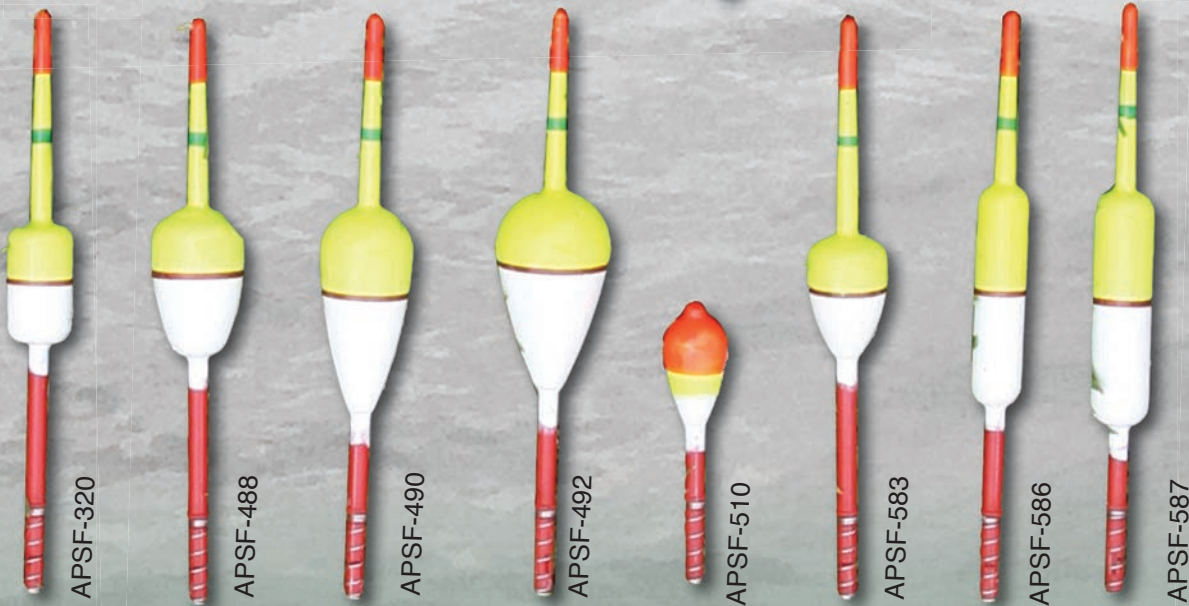

Model#	Length	Body Diameter	Model#	Length	Body Diameter
APSF492	5 3/4"	1 1/8"	APSF510	2 1/2"	3/4"
APSF583	5 3/4"	3/4"	APSF320	5 3/4"	1/2"
APSF586	5 3/4"	3/8"	APSF488	5 3/4"	7/8"
APSF587	5 3/4"	1/2"	APSF490	5 3/4"	1"