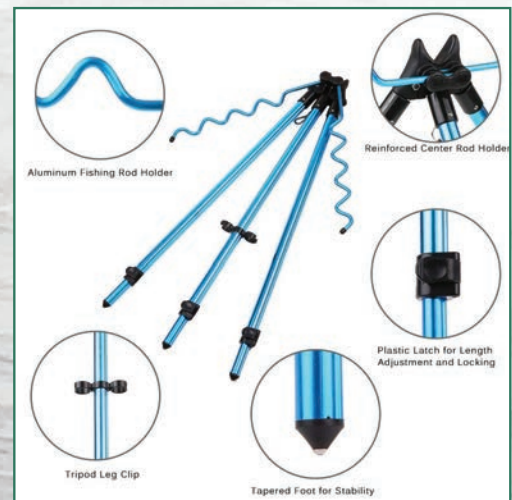

TRIPOD ROD HOLDER

Our Tripod Rod Holder (TRH8) is made of aluminum with telescopic legs which can be adjusted to uneven terrain and rock surface. It is strong, steady, light weight and rust proof. It can hold 8 rods. One or both sides of the rod holding section can be opened separately. A hook under the center of tripod is convenient for holding a bait bucket, clothes, ruck sack and etc. It can be used as a rod holder when fishing trout, catfishing or other species and a rod rack to hold spare rods not in use. Two colors to choose from.

THR8-R