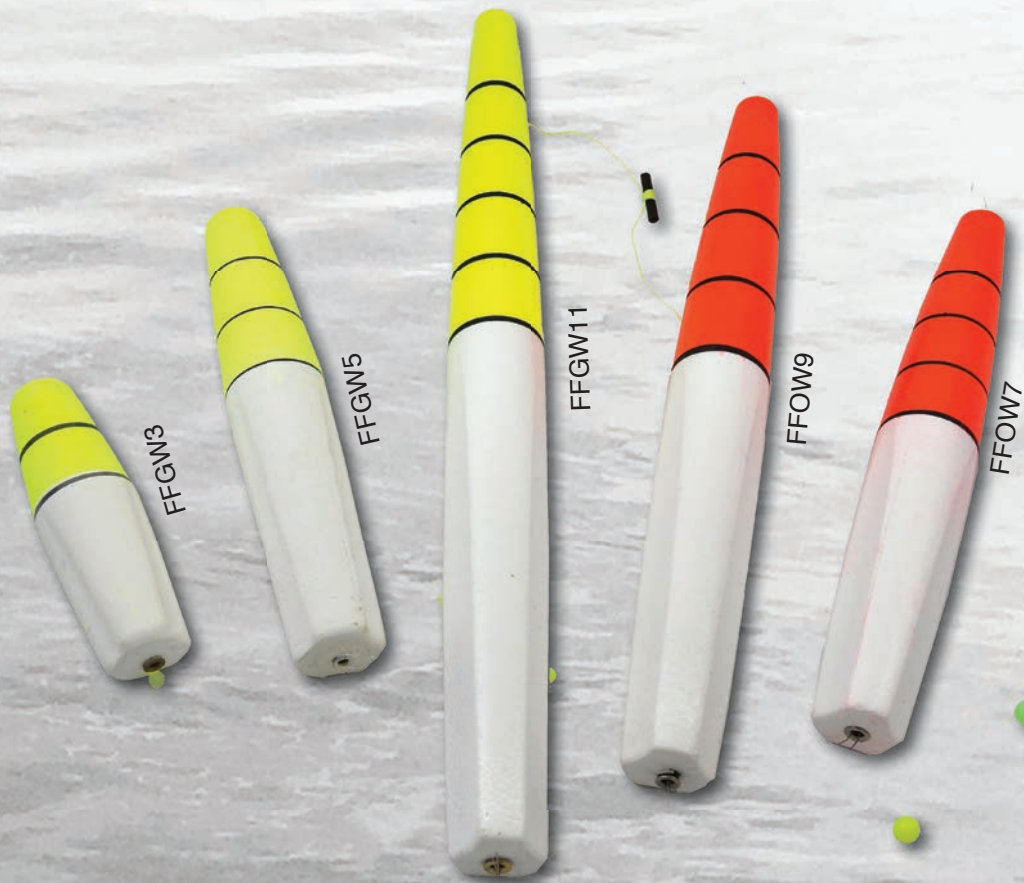

The American Spirit Floats are all pre-tested. If you need quality wood floats for great prices, American Spirit Floats should be your choice. We offer five (5) series of floats: Tube Floats Weighted 3/4" diameter, Bottle Floats Weighted 3/4" diameter, Tube Floats Unweighted 3/4" diameter, Tube Floats Unweighted 1" diameter, and Tube Floats Weighted 1" diameter. All floats come individually poly-bagged with red beads and a bobber stopper.

Experience The Spirit Of Fishing

PREMIUM HARD SHELL FOAM FLOATS

Inspired by our overall sales amount of various floats, we designed and introduced this economical series of Hard Shell Foam Floats to meet anglers' everyday fishing needs. Built in a similar style to our popular Zing floats, they are weighted inside the body to ensure maximum durability and balance in water. In comparison with the wooden floats, they are extremely buoyant. Ranging from 3" to 11" in size and coming with bobber stops, they work great for bigger species fish in both freshwater and saltwater. Two color schemes to choose from. Great value for the price.