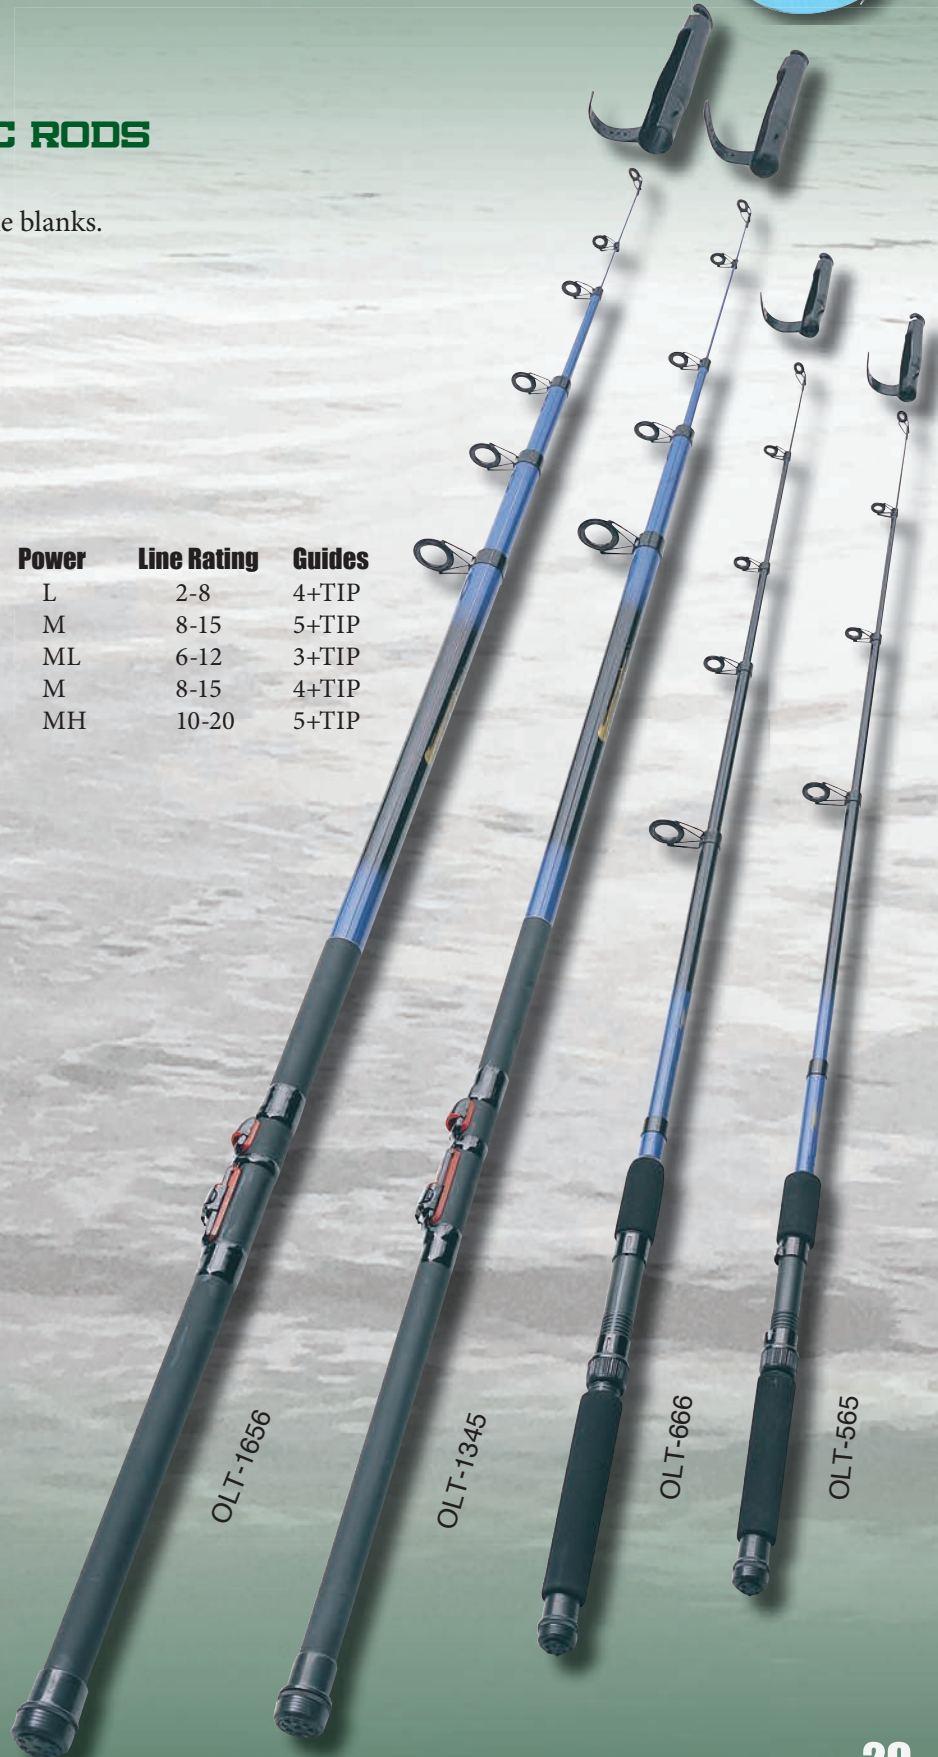

OLT SERIES / TELESCOPIC RODS

- Composite construction for flexible and durable blanks.
- Stainless steel guides with ceramic inserts.
- Metal reel seat for long-term use.
- PVC guide cover and butt cap.
- Convenient for backpack and travel.
- Good for light to medium applications.

Model #	Style	Length	Pieces	Power	Line Rating	Guides
OLT565	TELE	5'6"	5	L	2-8	4+TIP
OLT666	TELE	6'6"	5	M	8-15	5+TIP
OLT1034	TELE	10'	3	ML	6-12	3+TIP
OLT1345	TELE	13'	4	M	8-15	4+TIP
OLT1656	TELE	16'	5	MH	10-20	5+TIP