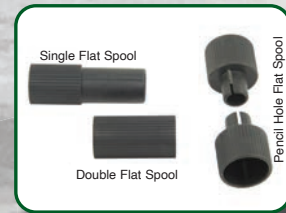

In-Fisherman Magazine calls it:
"A breakthrough item for spooling Line".

Salmon & Steelhead Journal comments:
"This is one of those items that everyone should own".

GLS1-R